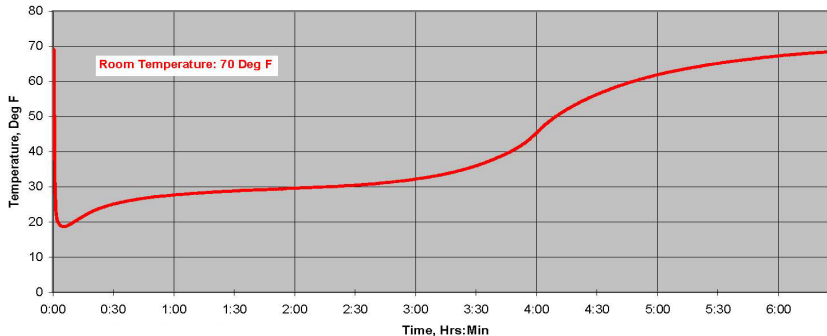

INSERT DIMENSIONS:

Weight	Width	Length	Thickness	Packaging
13.4 oz (0.38 kg)	6" (15.2 cm)	13½" (34.2 cm)	2½" (6.3 cm)	12 mm

Feather Ice Room Temperature Lab Bench Hold Time Test